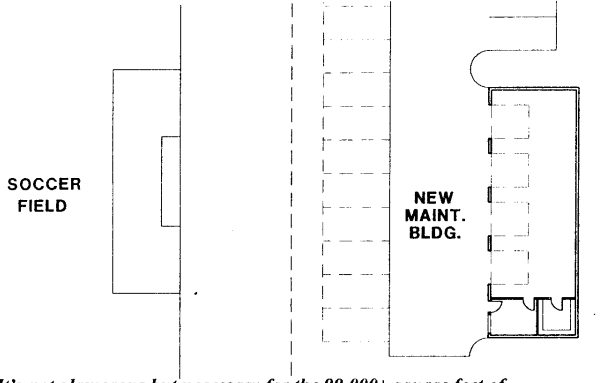

#9

ST. MICHAEL LUTHERAN Church & School

3595 Broadway, Fort Myers, FL 33901 (941)-939-1218 WWW.SML.ORG

Non Profit Org.
U.S. Postage
P A I D
Fort Myers, Florida
Permit #97

It's not glamorous but necessary for the 99,000+ square feet of facility at SML. This building will be located on the Southeast corner of the property at the end of the soccer field.